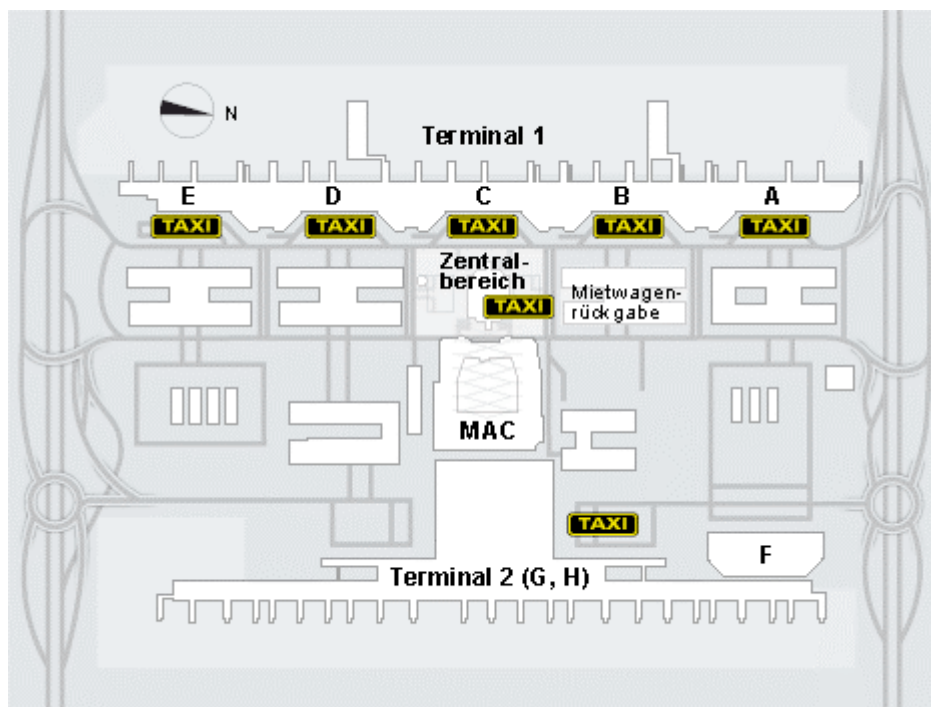

Arrival/ depart withTaxi

Estimated fare € 25 to Freising Kardinal Döpfner Haus (Domberg)

Taxi booths:

Terminal 1 On arrival and departure level E04 in front of the Modules A-E
Terminal 2 On the bus and Taxi way north of arrival level E03
 and departure level E04